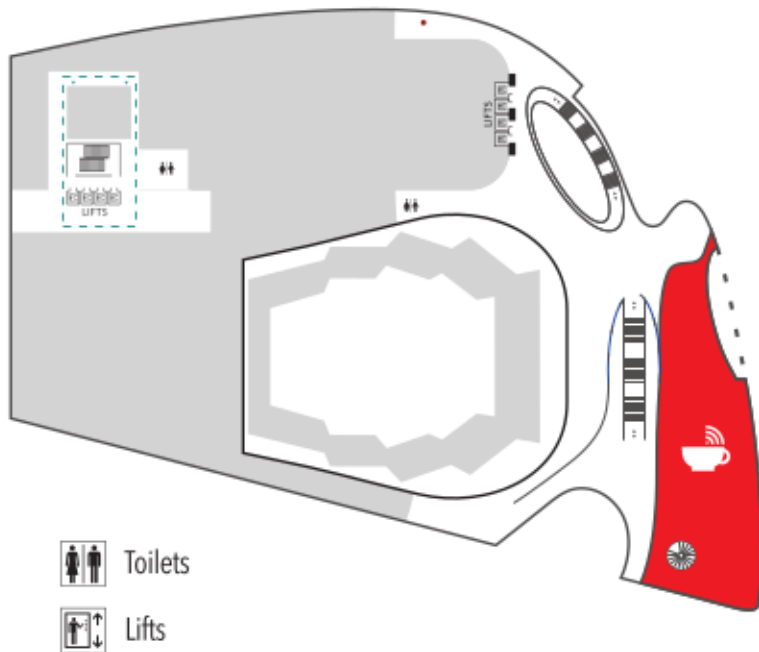

- Hall S1
- Hall S2
- Registration and information desk
- Slide Room

-  Toilets
-  Coffee break
-  Lifts
-  First Aid

ICE KRAKÓW  
CONGRESS CENTRE  
ENTRANCE

- Hall S1
- Hall S2

**Exhibitors:**

- 1 QED Software
- 2 Optidata
- 3 Łukasiewicz - EMAG
- 4 HPE & NVIDIA
- 5 U Bremen Research Alliance
- 6 IDEAS NCBR
- 7 Amazon
- 8 IOS Press
- 9 Tailor
- 10 Aptiv

-  Toilets
-  Coffee break
-  Lifts

 Lunch Area  
+ Coffee break

 Toilets  
 Lifts

 Hall S3A  
 Hall S3B  
 Hall S4A  
 Hall S4B  
 Poster sessions

 Toilets  
 Lifts