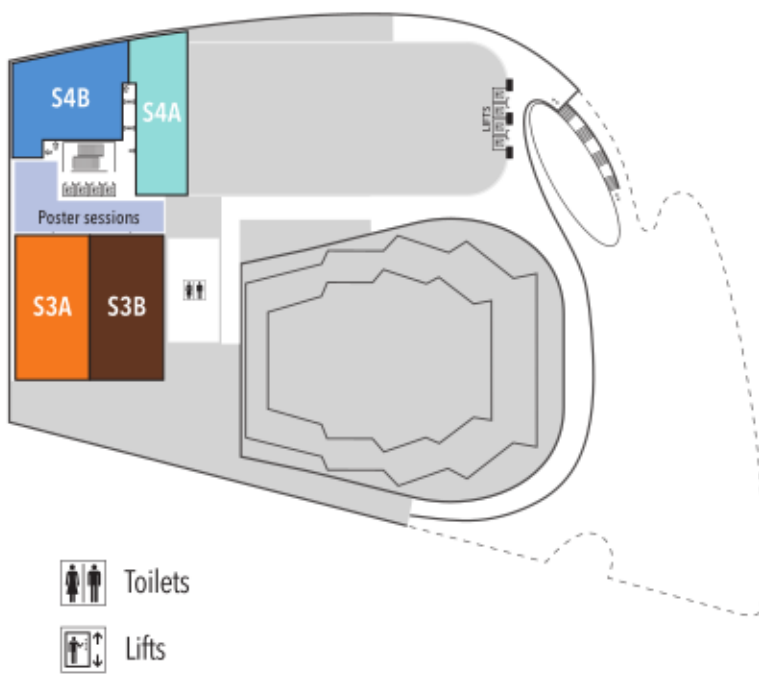

- Hall S1
- Hall S2
- Registration and information desk
- Slide Room

-  Toilets
-  Coffee break
-  Lifts
-  First Aid

ICE KRAKÓW  
CONGRESS CENTRE  
ENTRANCE

- Hall S1
- Hall S2

**Exhibitors:**

- 1 QED Software
- 2 Optidata
- 3 Łukasiewicz - EMAG
- 4 HPE & NVIDIA
- 5 U Bremen Research Alliance
- 6 IDEAS NCBR
- 7 Amazon
- 8 IOS Press
- 9 Tailor
- 10 Aptiv

-  Toilets
-  Coffee break
-  Lifts

 Lunch Area  
+ Coffee break

 Toilets  
 Lifts

 Hall S3A  
 Hall S3B  
 Hall S4A  
 Hall S4B  
 Poster sessions

 Toilets  
 Lifts